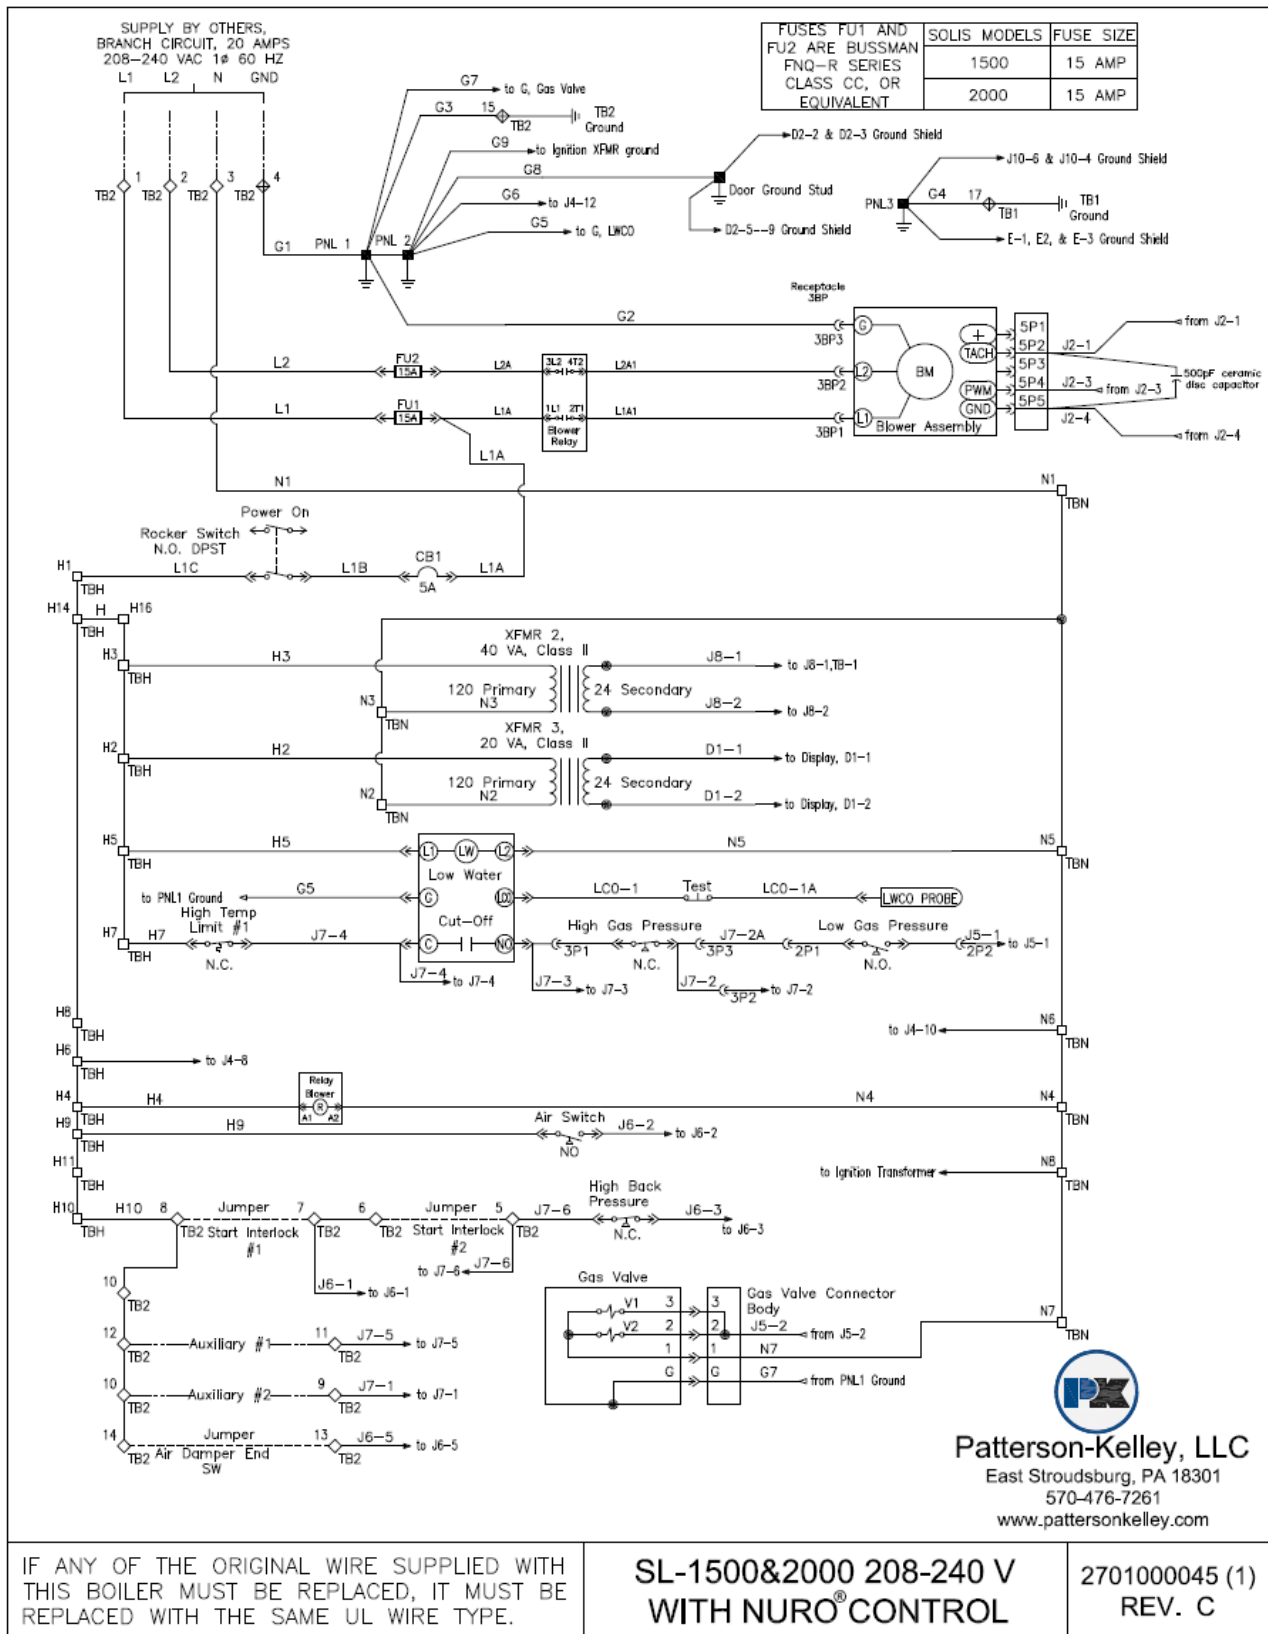

6.2 Wiring Diagrams

6.2.1 SL-1500 & SL-2000 Natural Gas

P-K SOLIS™ Gas Fired Boiler
Technical Service 1.877.728.5351

IF ANY OF THE ORIGINAL WIRE SUPPLIED WITH THIS BOILER MUST BE REPLACED, IT MUST BE REPLACED WITH THE SAME UL WIRE TYPE.

SL-1500&2000 208-240 V
WITH NURO® CONTROL

270100045 (2)
 REV. C

Patterson-Kelley, LLC
 East Stroudsburg, PA 18301
 570-476-7261
 www.pattersonkelley.com