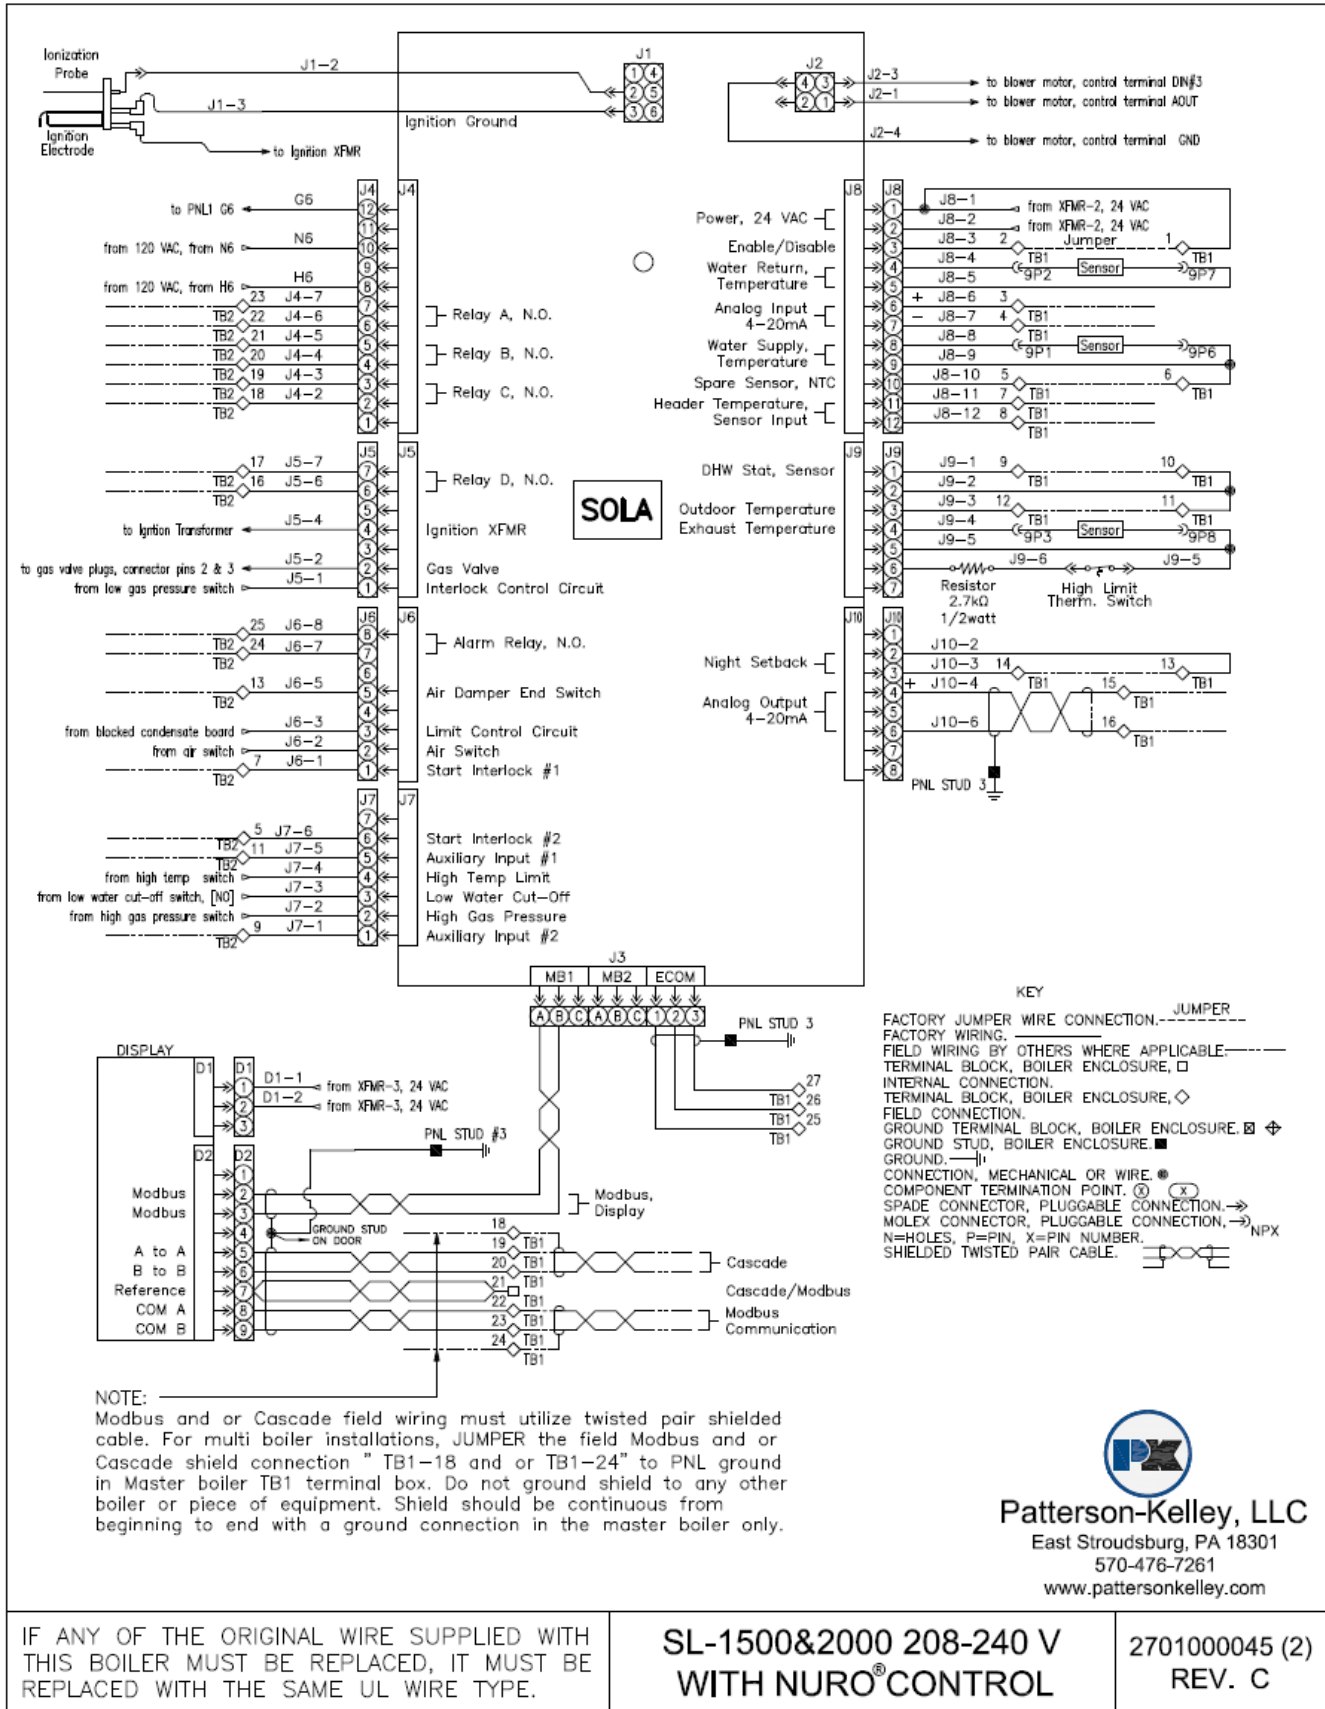

6.2 Wiring Diagrams

6.2.1 SL-1500 & SL-2000 Natural Gas

P-K SOLIS™ Gas Fired Boiler
Technical Service 1.877.728.5351

IF ANY OF THE ORIGINAL WIRE SUPPLIED WITH THIS BOILER MUST BE REPLACED, IT MUST BE REPLACED WITH THE SAME UL WIRE TYPE.

SL-1500&2000 208-240 V
WITH NURO® CONTROL

270100045 (2)
 REV. C

Patterson-Kelley, LLC
 East Stroudsburg, PA 18301
 570-476-7261
 www.pattersonkelley.com