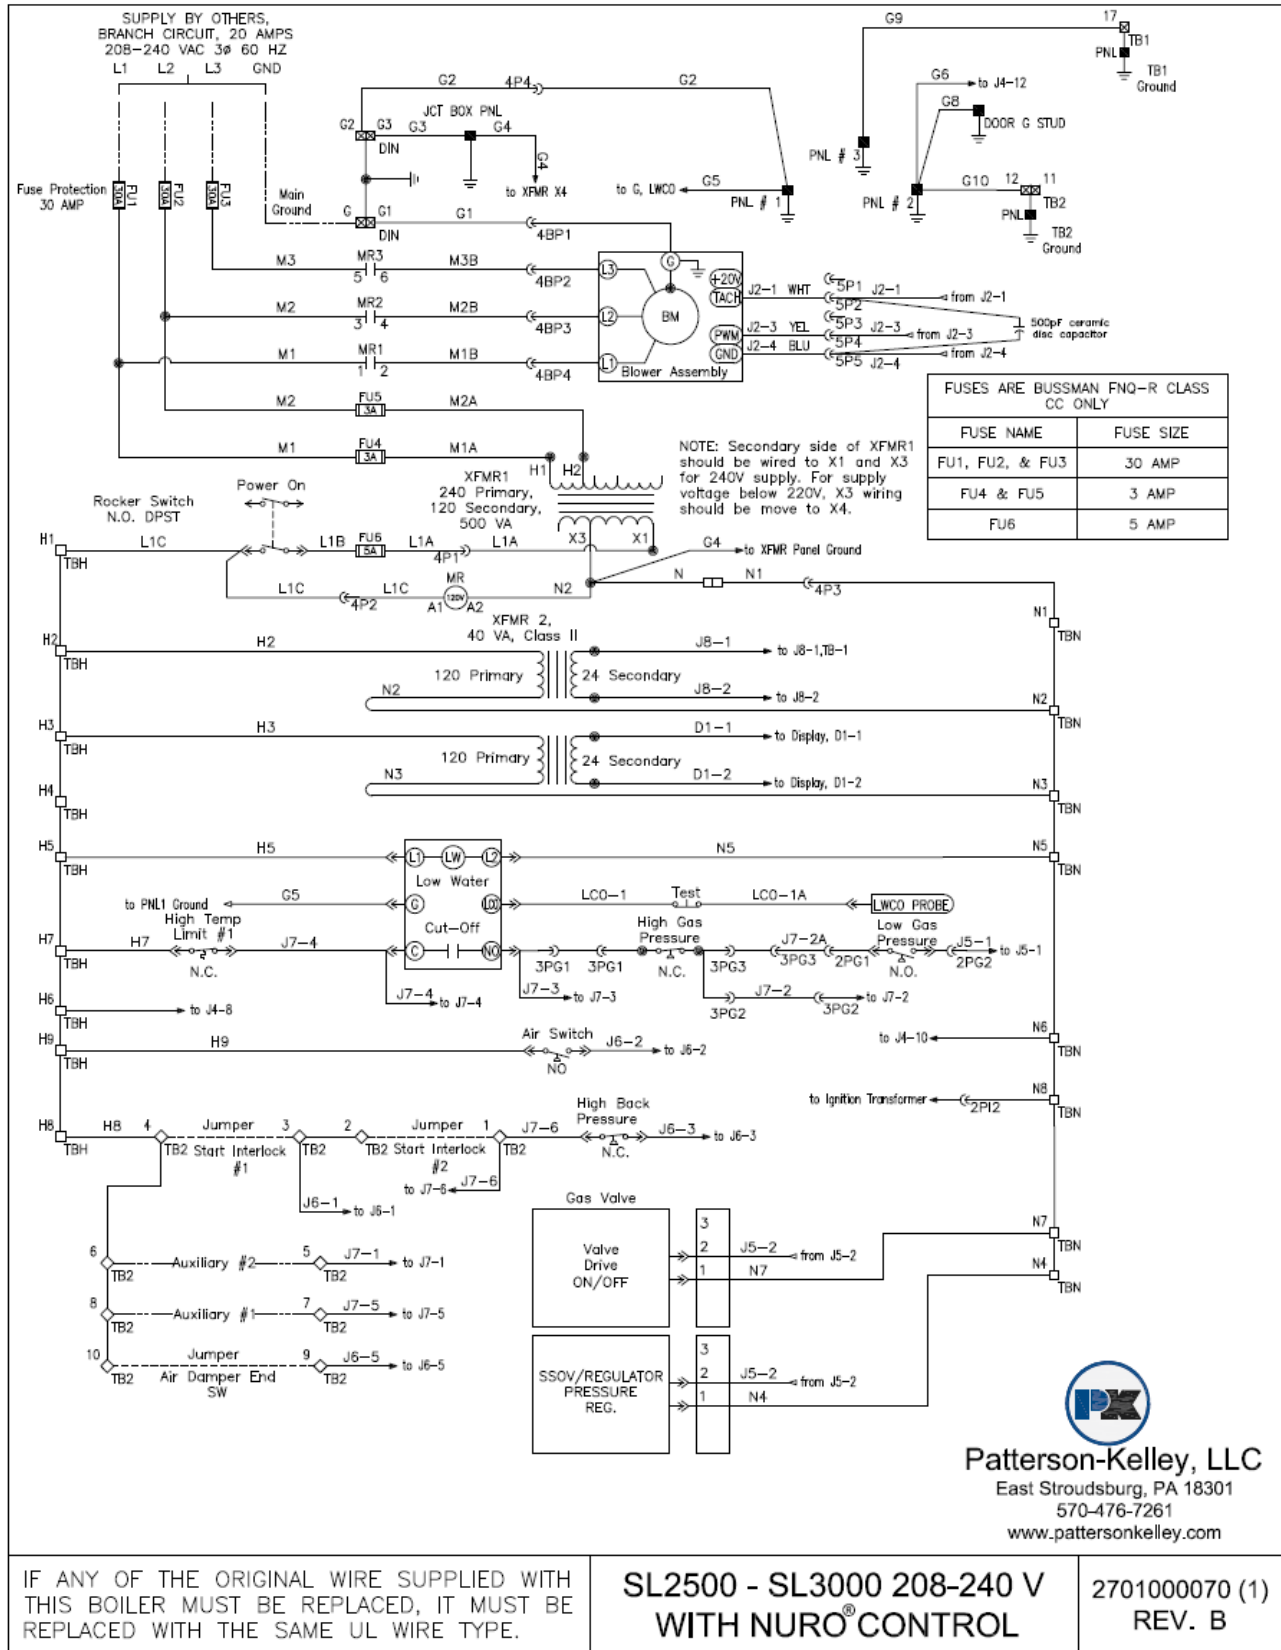

6.2.2 SL-2500 & SL-3000 (208-240V)

**P-K SOLIS™ Gas Fired Boiler**  
**Technical Service 1.877.728.5351**

**Patterson-Kelley, LLC**  
 East Stroudsburg, PA 18301  
 570-476-7261  
 www.pattersonkelley.com

IF ANY OF THE ORIGINAL WIRE SUPPLIED WITH THIS BOILER MUST BE REPLACED, IT MUST BE REPLACED WITH THE SAME UL WIRE TYPE.

**SL2500 - SL3000 208-240 V**  
**WITH NURO® CONTROL**

270100070 (2)  
 REV. B