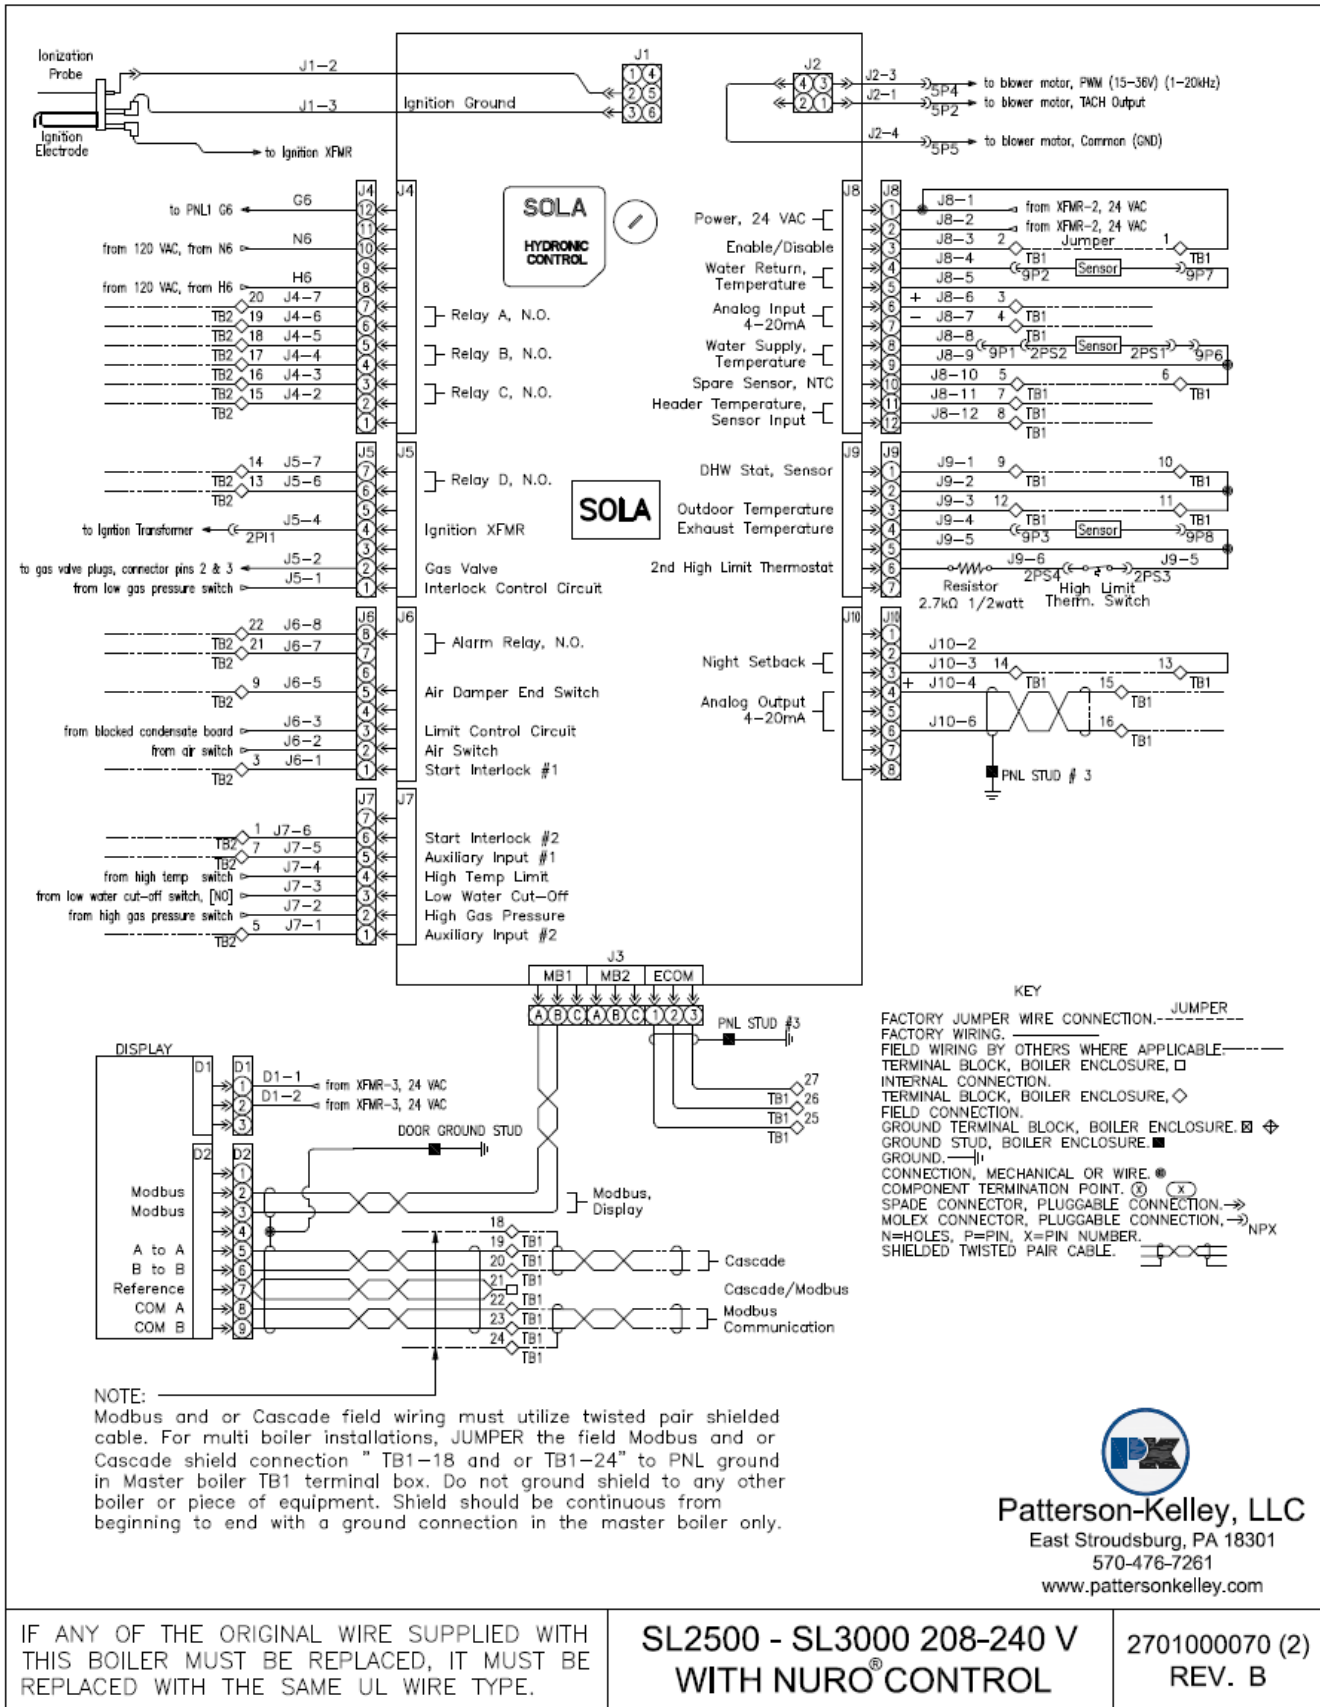

6.2.2 SL-2500 & SL-3000 (208-240V)

**P-K SOLIS™ Gas Fired Boiler**  
**Technical Service 1.877.728.5351**

**Patterson-Kelley, LLC**  
 East Stroudsburg, PA 18301  
 570-476-7261  
 www.pattersonkelley.com

IF ANY OF THE ORIGINAL WIRE SUPPLIED WITH THIS BOILER MUST BE REPLACED, IT MUST BE REPLACED WITH THE SAME UL WIRE TYPE.

**SL2500 - SL3000 208-240 V**  
**WITH NURO® CONTROL**

270100070 (2)  
 REV. B