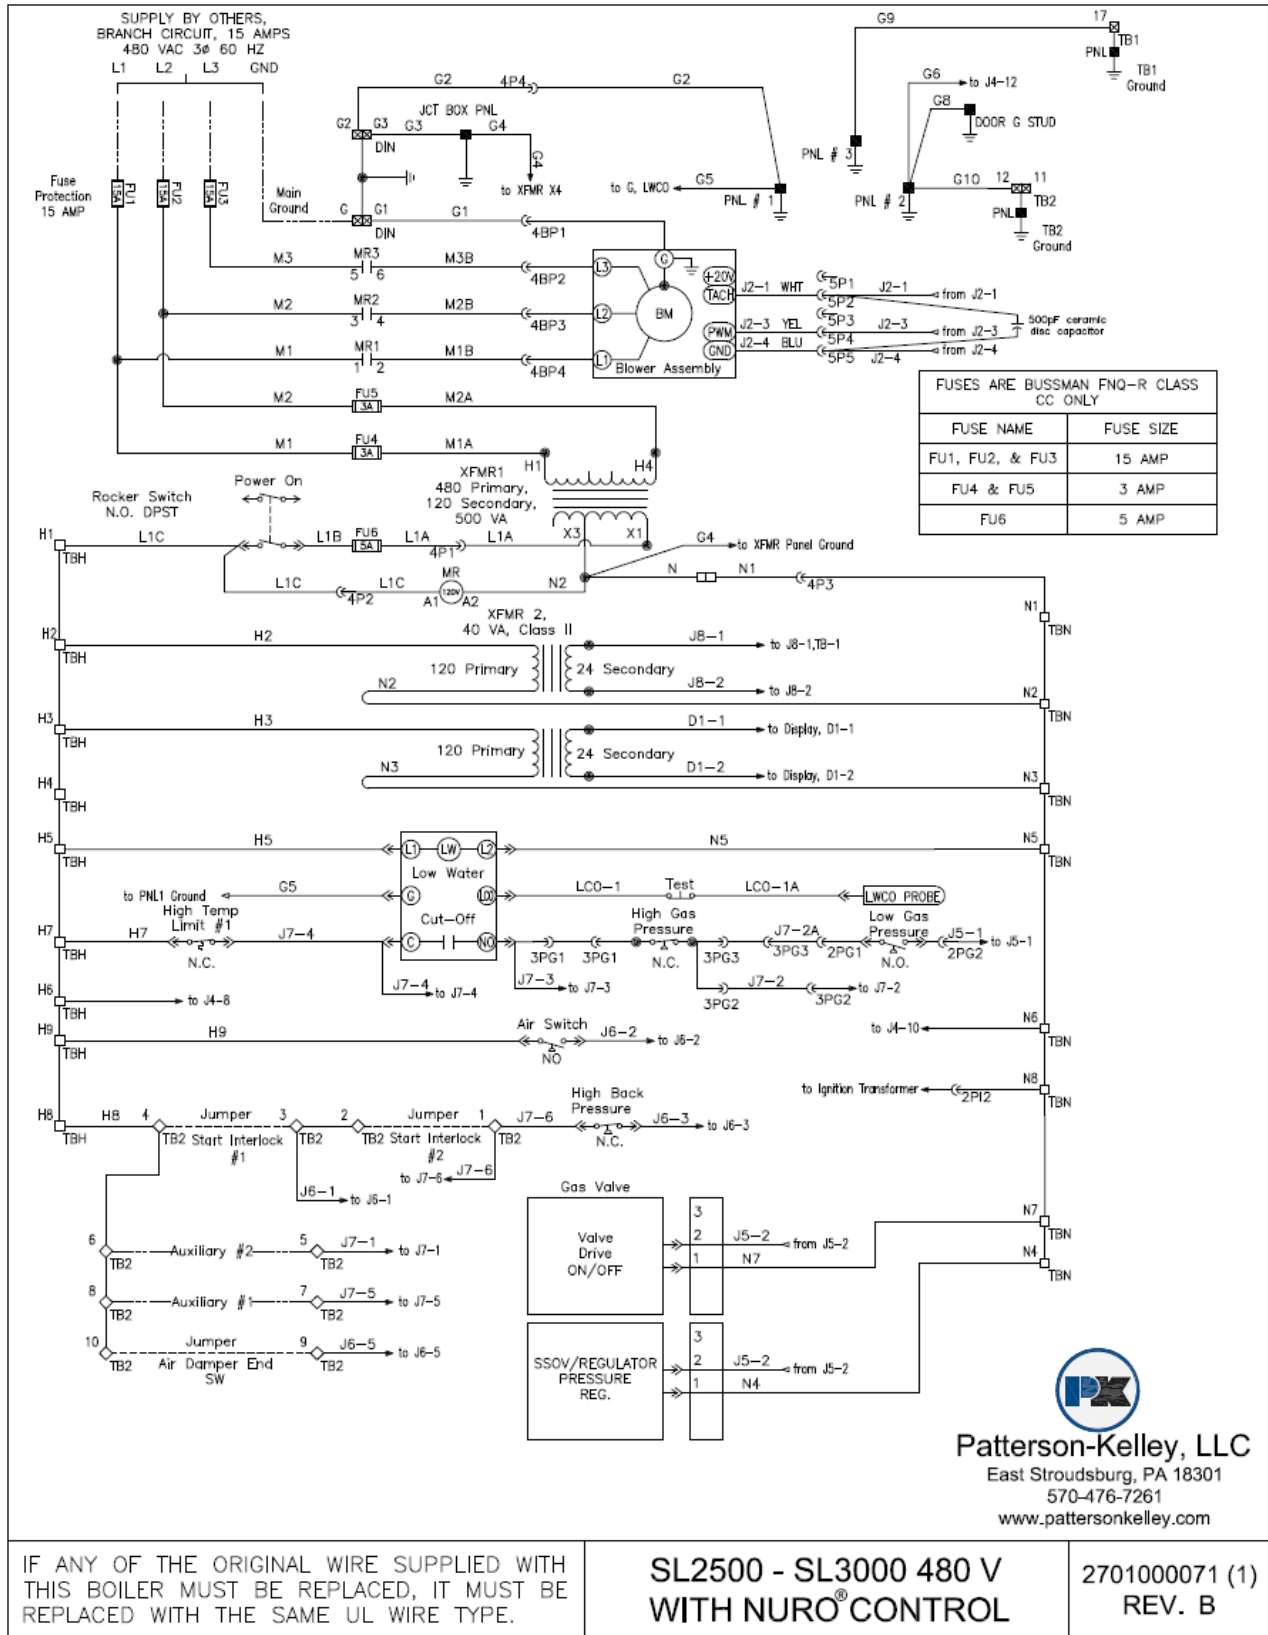

### 6.2.3 SL-2500 & SL-3000 (480V)

IF ANY OF THE ORIGINAL WIRE SUPPLIED WITH THIS BOILER MUST BE REPLACED, IT MUST BE REPLACED WITH THE SAME UL WIRE TYPE.

**SL2500 - SL3000 480 V  
 WITH NURO® CONTROL**

2701000071 (1)  
 REV. B

**P-K SOLIS™ Gas Fired Boiler**  
**Technical Service 1.877.728.5351**

**Patterson-Kelley, LLC**  
 East Stroudsburg, PA 18301  
 570-476-7261  
 www.pattersonkelley.com

IF ANY OF THE ORIGINAL WIRE SUPPLIED WITH THIS BOILER MUST BE REPLACED, IT MUST BE REPLACED WITH THE SAME UL WIRE TYPE.

**SL2500 - SL3000 480 V**  
**WITH NURO CONTROL**

**2701000071 (2)**  
**REV. B**