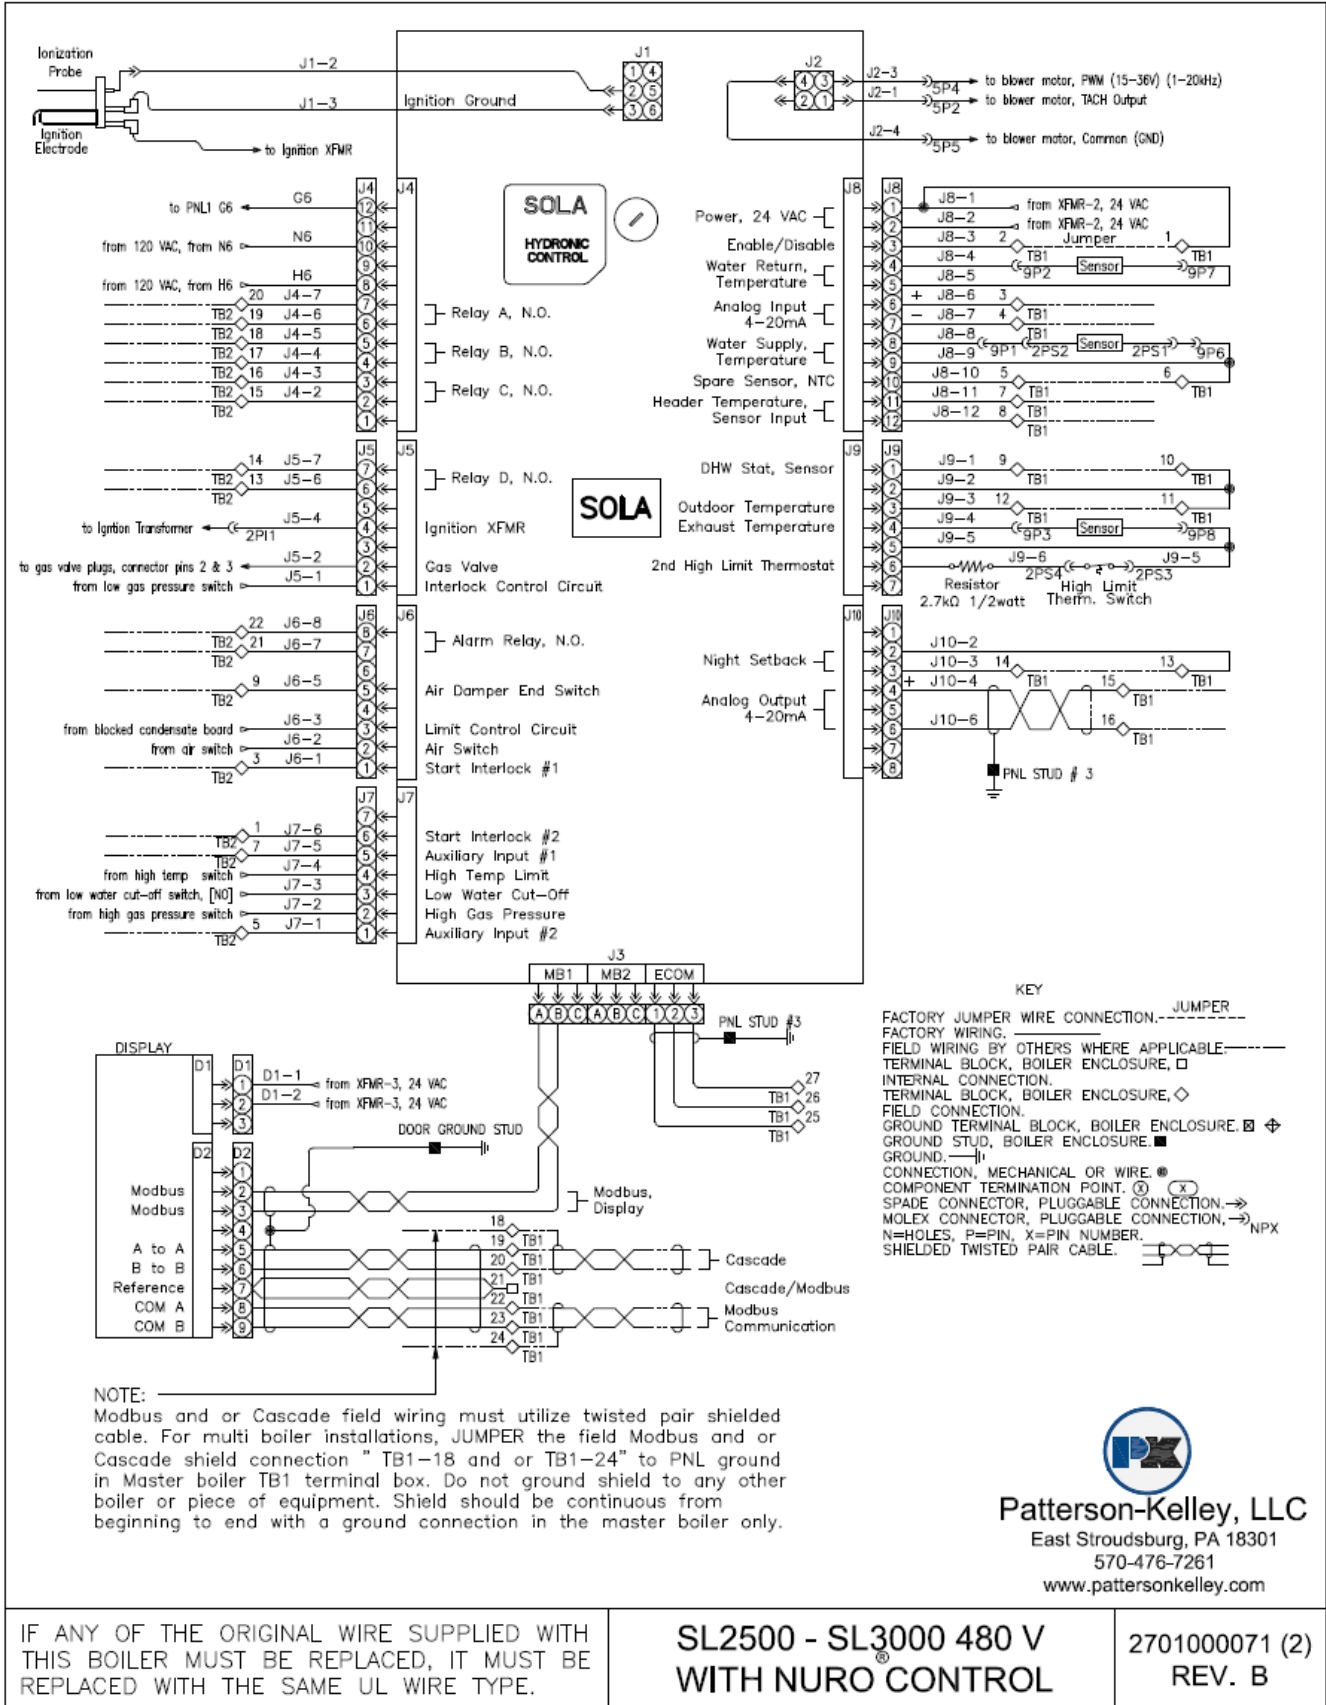

### 6.2.3 SL-2500 & SL-3000 (480V)

IF ANY OF THE ORIGINAL WIRE SUPPLIED WITH THIS BOILER MUST BE REPLACED, IT MUST BE REPLACED WITH THE SAME UL WIRE TYPE.

**SL2500 - SL3000 480 V  
 WITH NURO® CONTROL**

2701000071 (1)  
 REV. B

**P-K SOLIS™ Gas Fired Boiler**  
**Technical Service 1.877.728.5351**

**Patterson-Kelley, LLC**  
 East Stroudsburg, PA 18301  
 570-476-7261  
 www.pattersonkelley.com

IF ANY OF THE ORIGINAL WIRE SUPPLIED WITH THIS BOILER MUST BE REPLACED, IT MUST BE REPLACED WITH THE SAME UL WIRE TYPE.

**SL2500 - SL3000 480 V**  
**WITH NURO CONTROL**

**2701000071 (2)**  
**REV. B**