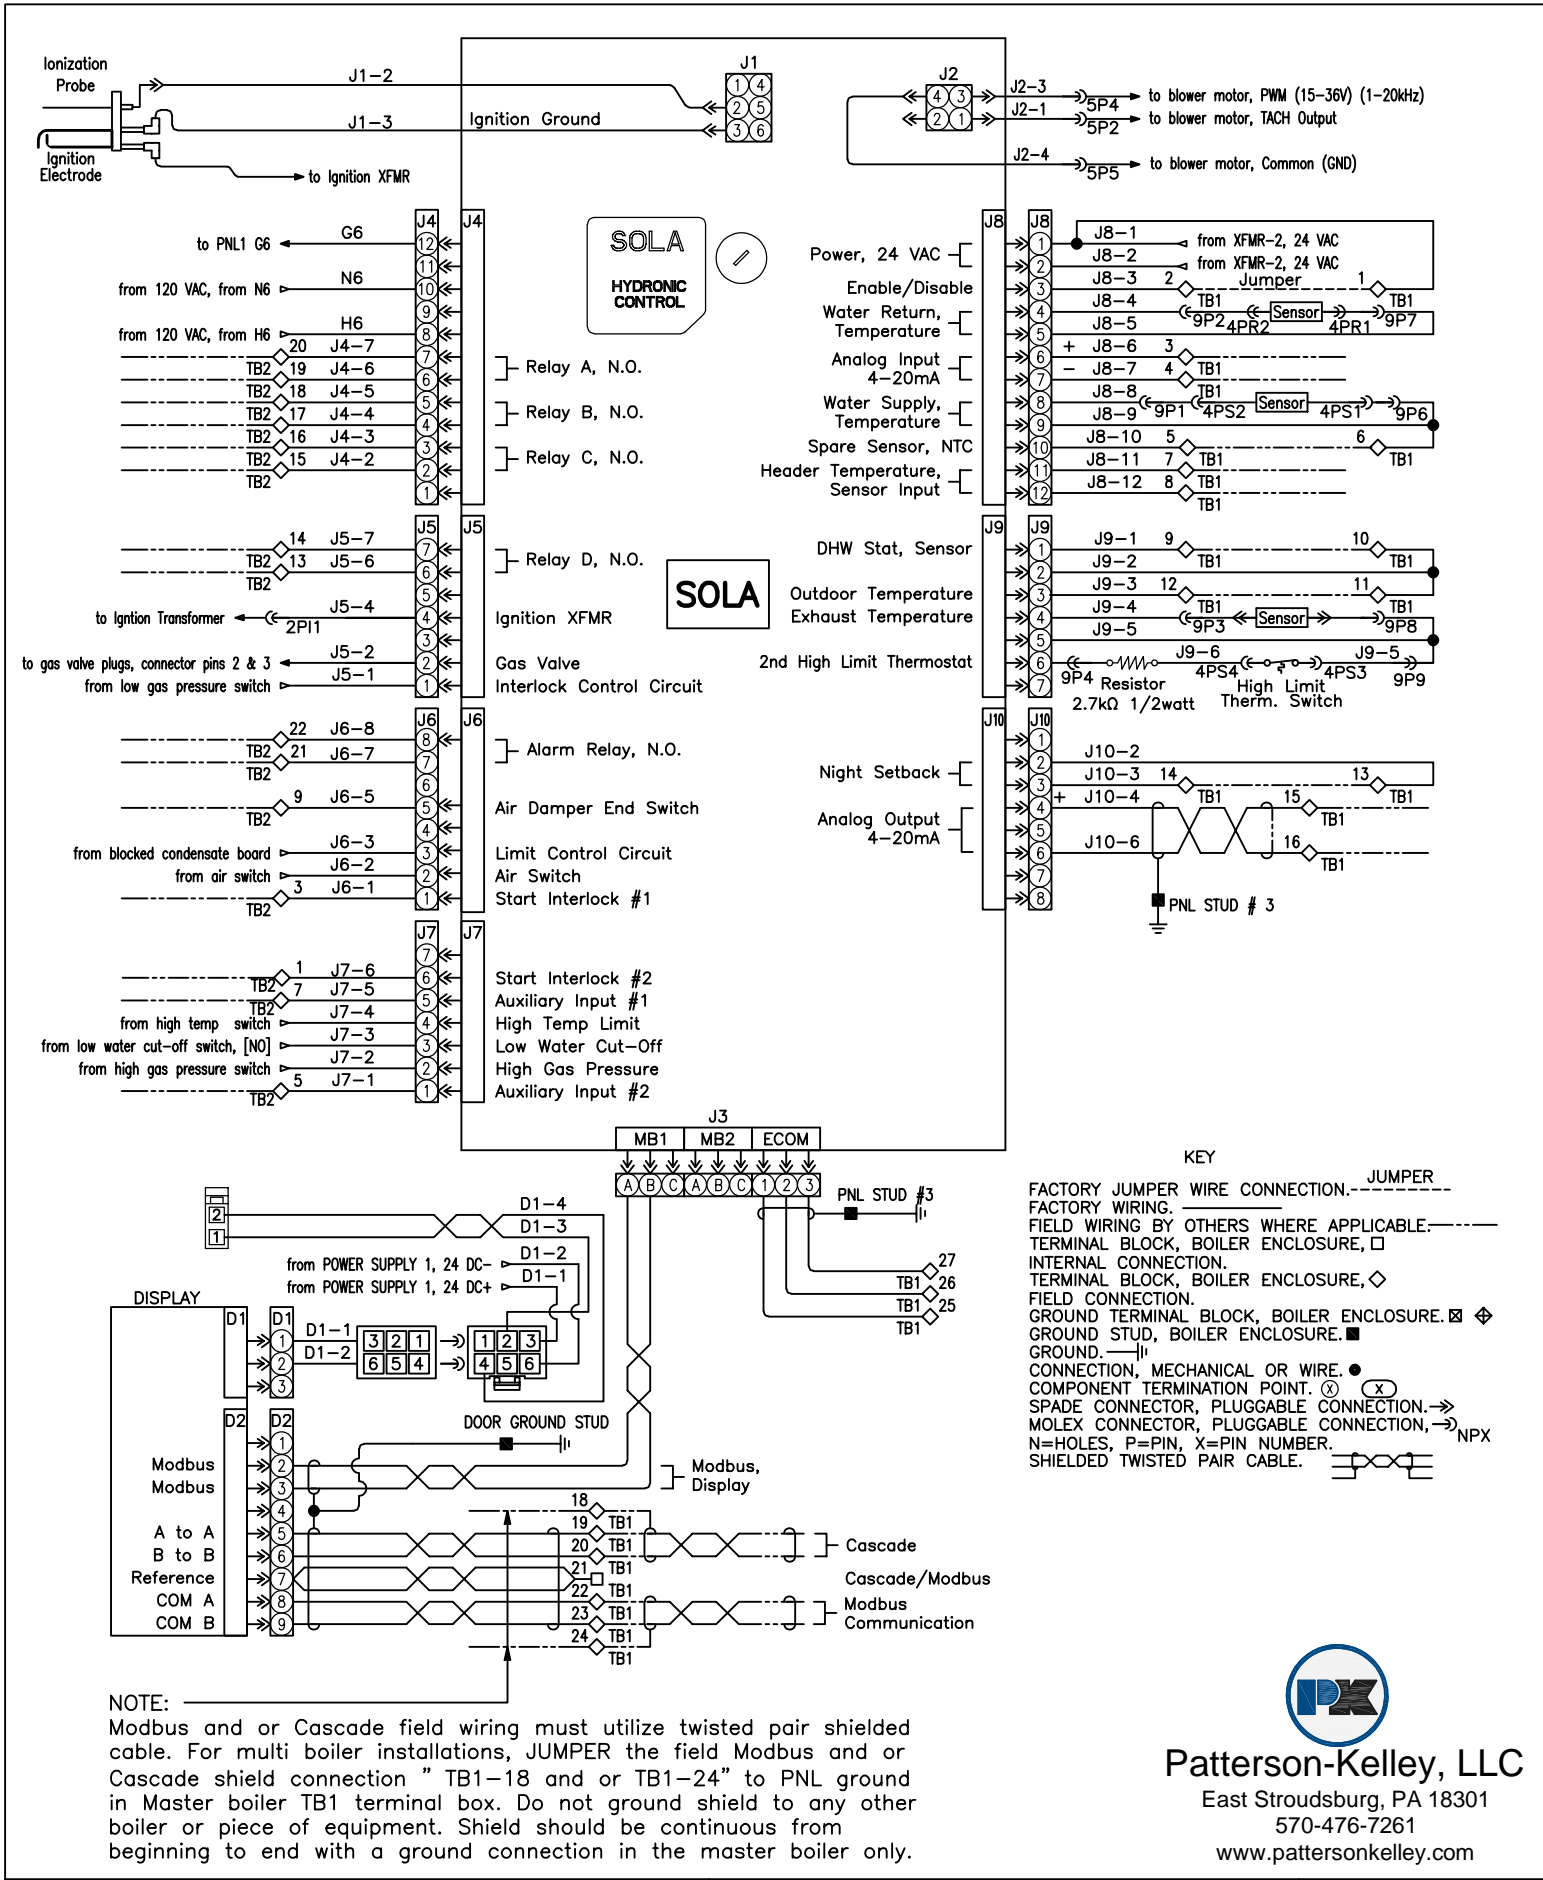

Patterson-Kelley, LLC
 East Stroudsburg, PA 18301
 570-476-7261
 www.pattersonkelley.com

IF ANY OF THE ORIGINAL WIRE SUPPLIED WITH THIS BOILER MUST BE REPLACED, IT MUST BE REPLACED WITH THE SAME UL WIRE TYPE.

**SL2500 - SL3000 480 V
 WITH NURO® CONTROL**

**2701000071 (1)
 REV. E**

Patterson-Kelley, LLC
 East Stroudsburg, PA 18301
 570-476-7261
 www.pattersonkelley.com

IF ANY OF THE ORIGINAL WIRE SUPPLIED WITH THIS BOILER MUST BE REPLACED, IT MUST BE REPLACED WITH THE SAME UL WIRE TYPE.

SL2500 - SL3000 480 V WITH NURO CONTROL

2701000071 (2)
 REV. E